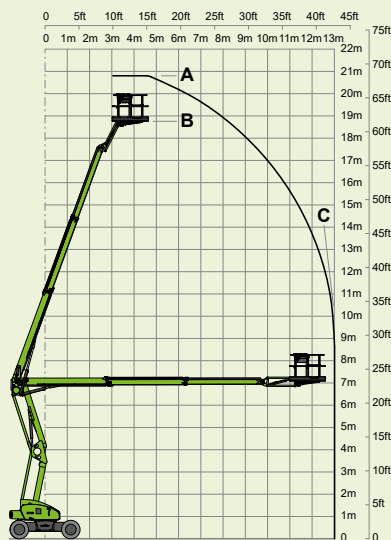

SiOPS® Niftylink®
toughcage Gen² Hybrid

niftylift
1438 S. Buncombe Road,
Greer, SC - 29651
United States
1-800-643-8954
usasales@niftylift.com
www.niftylift.com