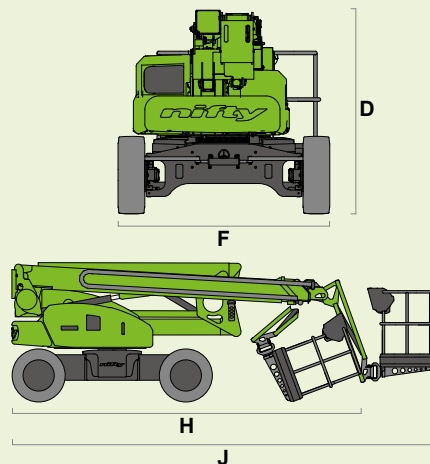

SiOPS® Niftylink®
toughcage Gen² Hybrid

niftylift
1438 S. Buncombe Road,
Greer, SC - 29651
United States
1-800-643-8954
usasales@niftylift.com
www.niftylift.com