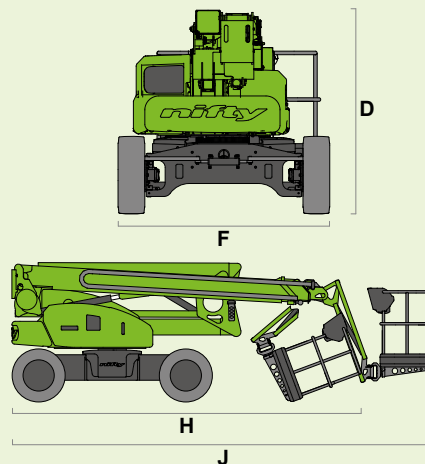

SiOPS® All-Electric
toughcage Niftylink®

niftylift
1438 S. Buncombe Road,
Greer, SC - 29651
United States
1-800-643-8954
usasales@niftylift.com
www.niftylift.com