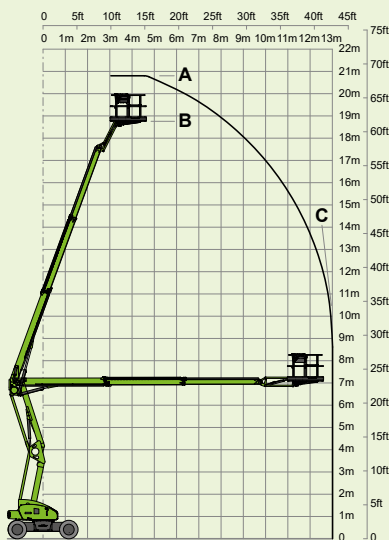

SiOPS® All-Electric
toughcage Niftylink®

niftylift
1438 S. Buncombe Road,
Greer, SC - 29651
United States
1-800-643-8954
usasales@niftylift.com
www.niftylift.com