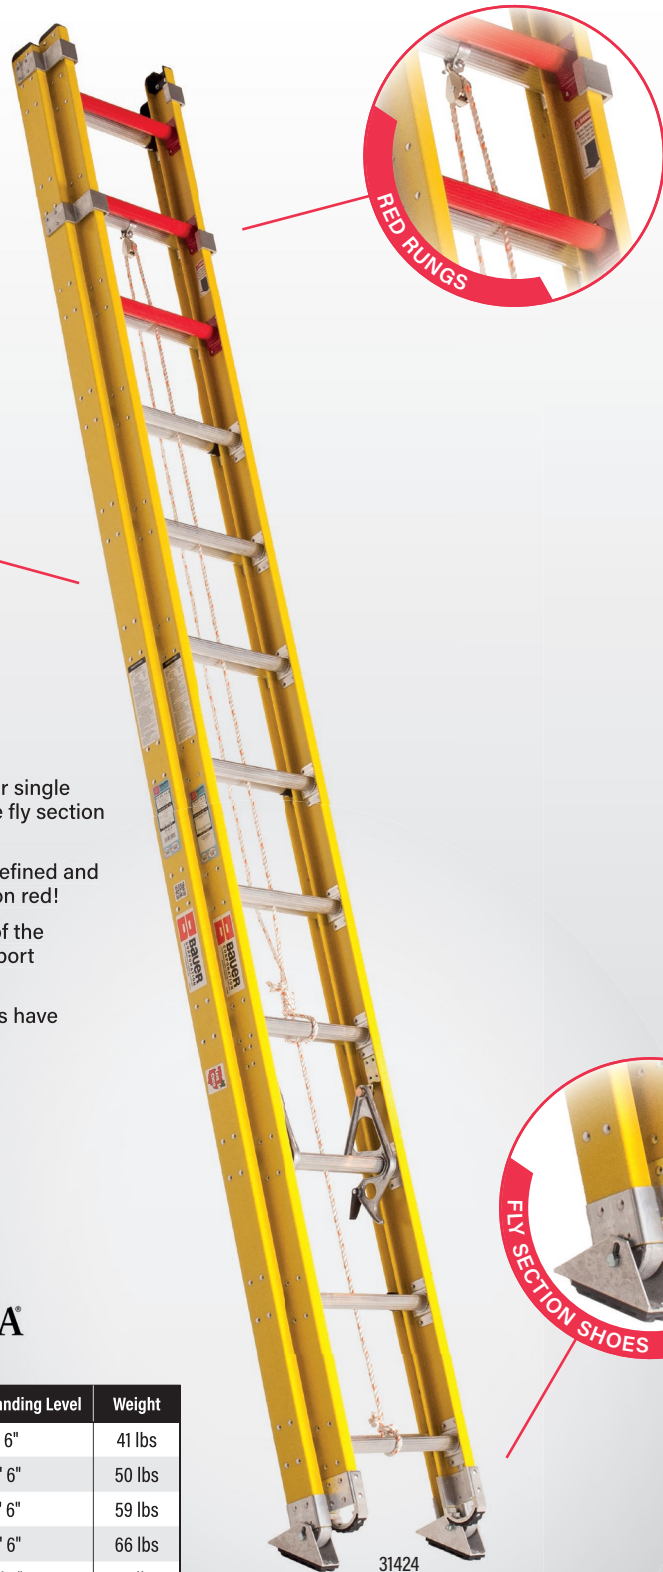

SERIES 314

Separable Extension/Single Section . Fiberglass

FEATURES

- Versatile ladder that can be used as an extension ladder or single section straight ladder. Rounded hoop style shoes on the fly section allow it to be safely used as single section straight ladder.
- Safety red rungs means highest standing level is clearly defined and has never been easier to determine. It's easy don't stand on red!
- A target label designates the center-point for the weight of the ladder so the user knows where to grab the ladder to transport it safely: promoting safe handling/lifting techniques.
- Light-weight, but durable aluminum two-way swivel shoes have suction cup rubber treads and also spikes for soft ground.
- Serrated aluminum D-shaped rungs provide grip and added comfort. Rungs are riveted to side rails.
- Larger 3/8" diameter rope with wear indicator is much easier on the user's hands than the competition's rope. (16' size does not include rope & pulley system)
- Compliance: ANSI A14.5/OSHA

TYPE IAA RATED TO **375** lbs

Item #	Size	Single Size	Base Width	Extended Length	Highest Standing Level	Weight
31416	16'	8'	17 3/4"	13'	9' 6"	41 lbs
31420	20'	10'	17 3/4"	17'	13' 6"	50 lbs
31424	24'	12'	17 3/4"	21'	17' 6"	59 lbs
31428	28'	14'	17 3/4"	25'	21' 6"	66 lbs
31432	32'	16'	17 3/4"	29'	25' 6"	73 lbs