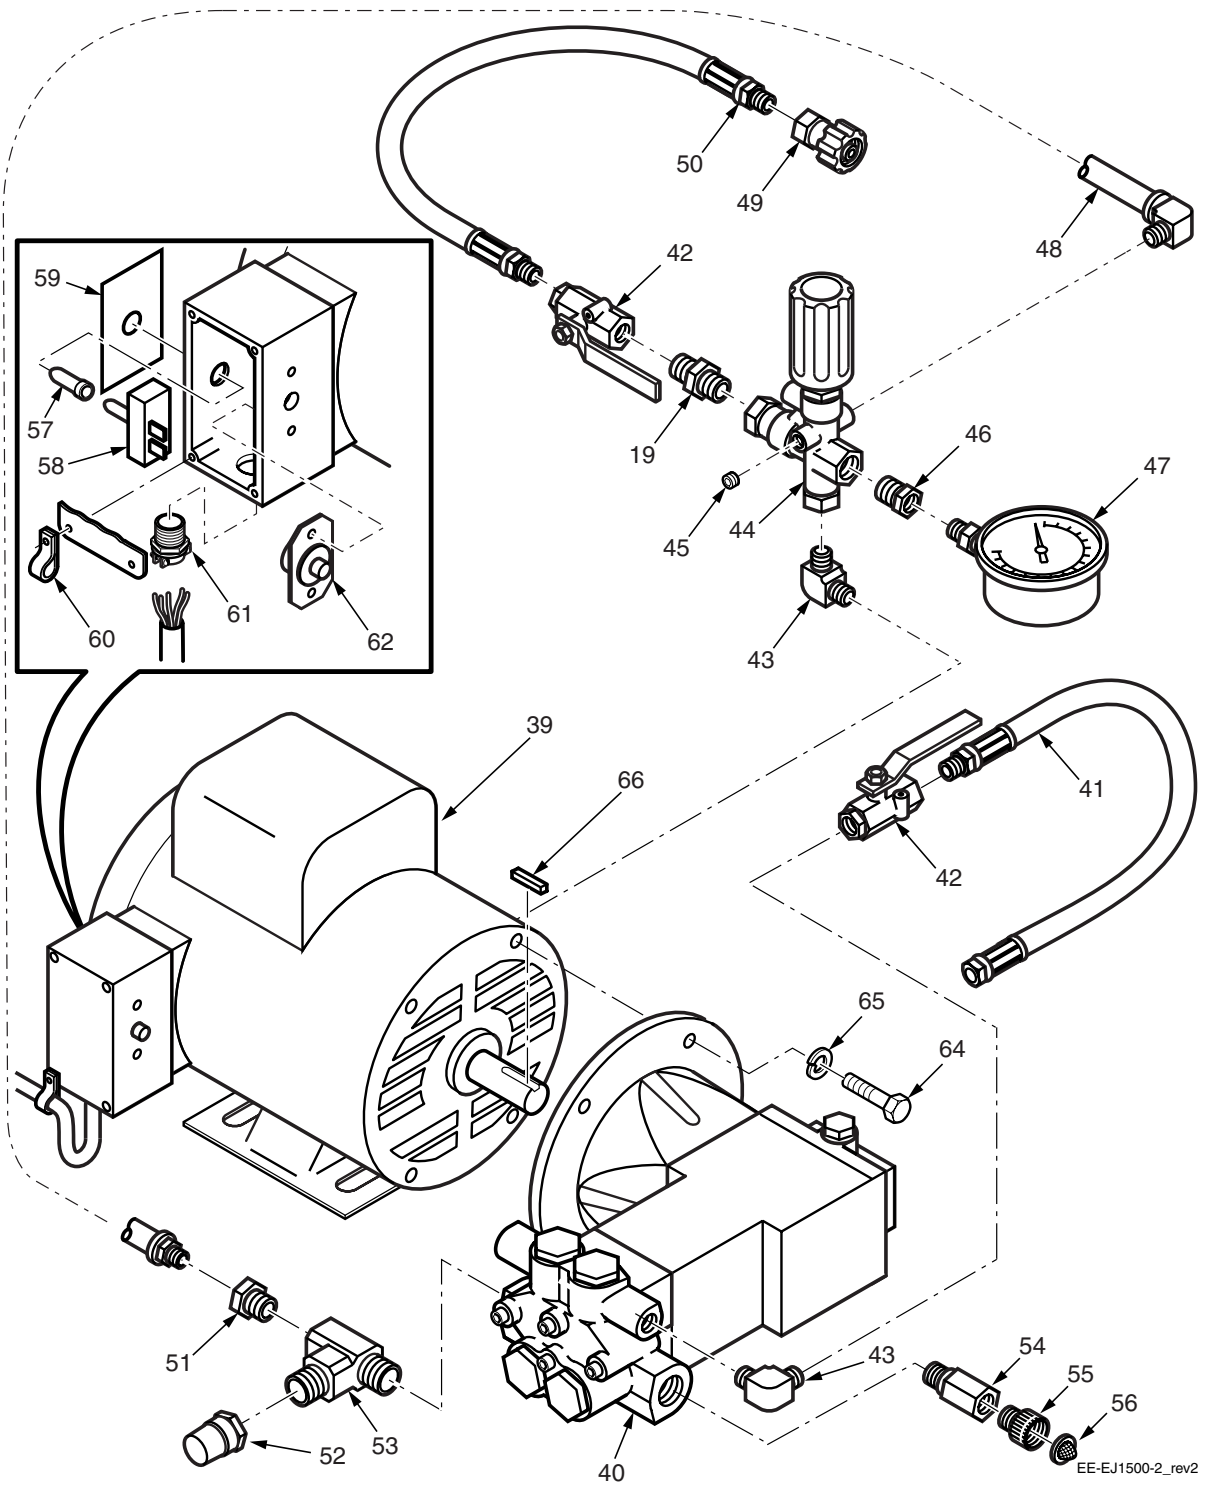

MODEL EJ1500 DRAIN CLEANING MACHINE

MODEL EJ1500 DRAIN CLEANING MACHINE

MODEL EJ1500 DRAIN CLEANING MACHINE

ITEM NUMBER	PART NUMBER	DESCRIPTION	AMT
1	EJ-5	Cart Base	1
2	EJ-6	Handle	1
3	DL-4	Thumb Screw	2
4	1500-HC	Catch	2
5	MS83212RH	8-32 x 1/2 Machine Screw	1
6	LW10	#10 Lockwasher	1
7	NU832FHP	8-32 Hex Nut	1
8	EE-14	Rubber Tips	2
9	D-WP4104	Wheel and Tire Assembly	2
10	CP5321	5/32 x 1 Cotter Pin	2
11	1500-HR	Hose Reel Assembly	1
12	B011003	Reel Handle	1
13	11223000	Bearing Block	1
14	B011050	Bearing Block with Brake	1
15	03191220	Hose Clamp	1
16	NU1420NY	1/4 Nylon Hex Nut	1
17	32200804	1/2 to 1/4 Reducer	1
18	1500-HRSWSE	Reel Swivel	1
19**	33250806	3/8 Nipple	2
20	3341-5	Male Quick Connect Coupler	1
21	CSHH516181	5/16-18 x 1 Hex Head Screw	4
22	WA516S	5/16 SAE Flatwasher	4
23	LW516	5/16 Lockwasher	4
24	NU51618FHP	5/16 Hex Nut	4
25	GFCI	Ground Fault Circuit Interrupter 20' Cord . .	1
26	EJ-2	Power Unit Base	1
27	HG	Handle Grip	1
28	1500-HS	Striker	2
29	MS83212RH	8-32 x 1/2 Machine Screw	4
30	SQ1CP	Cap Plug	4
31	RD1CP	Cap Plug	1
32	EJ-2RF	Rubber Feet	4
33	MS83234RH	8-32 x 3/4 Machine Screw	4
34	NU832FPH	8-32 Hex Nut	4
35	CSHH516181	5/16-18 x 1 Hex Head Capscrew	4
36	WA516S	5/16 Flatwasher	8
37	LW516	5/16 Lockwasher	4
38	NU51618FHP	5/16 Hex Nut	4
39	EJM-1 1/2	Motor 1 1/2 HP	1
40	1500-PUMPH	Pump	1
41	EJ-9	Pulse Hose	1
42	1500-BV	3/8 Ball Valve	2
43	34550606	3/8 Elbow	2