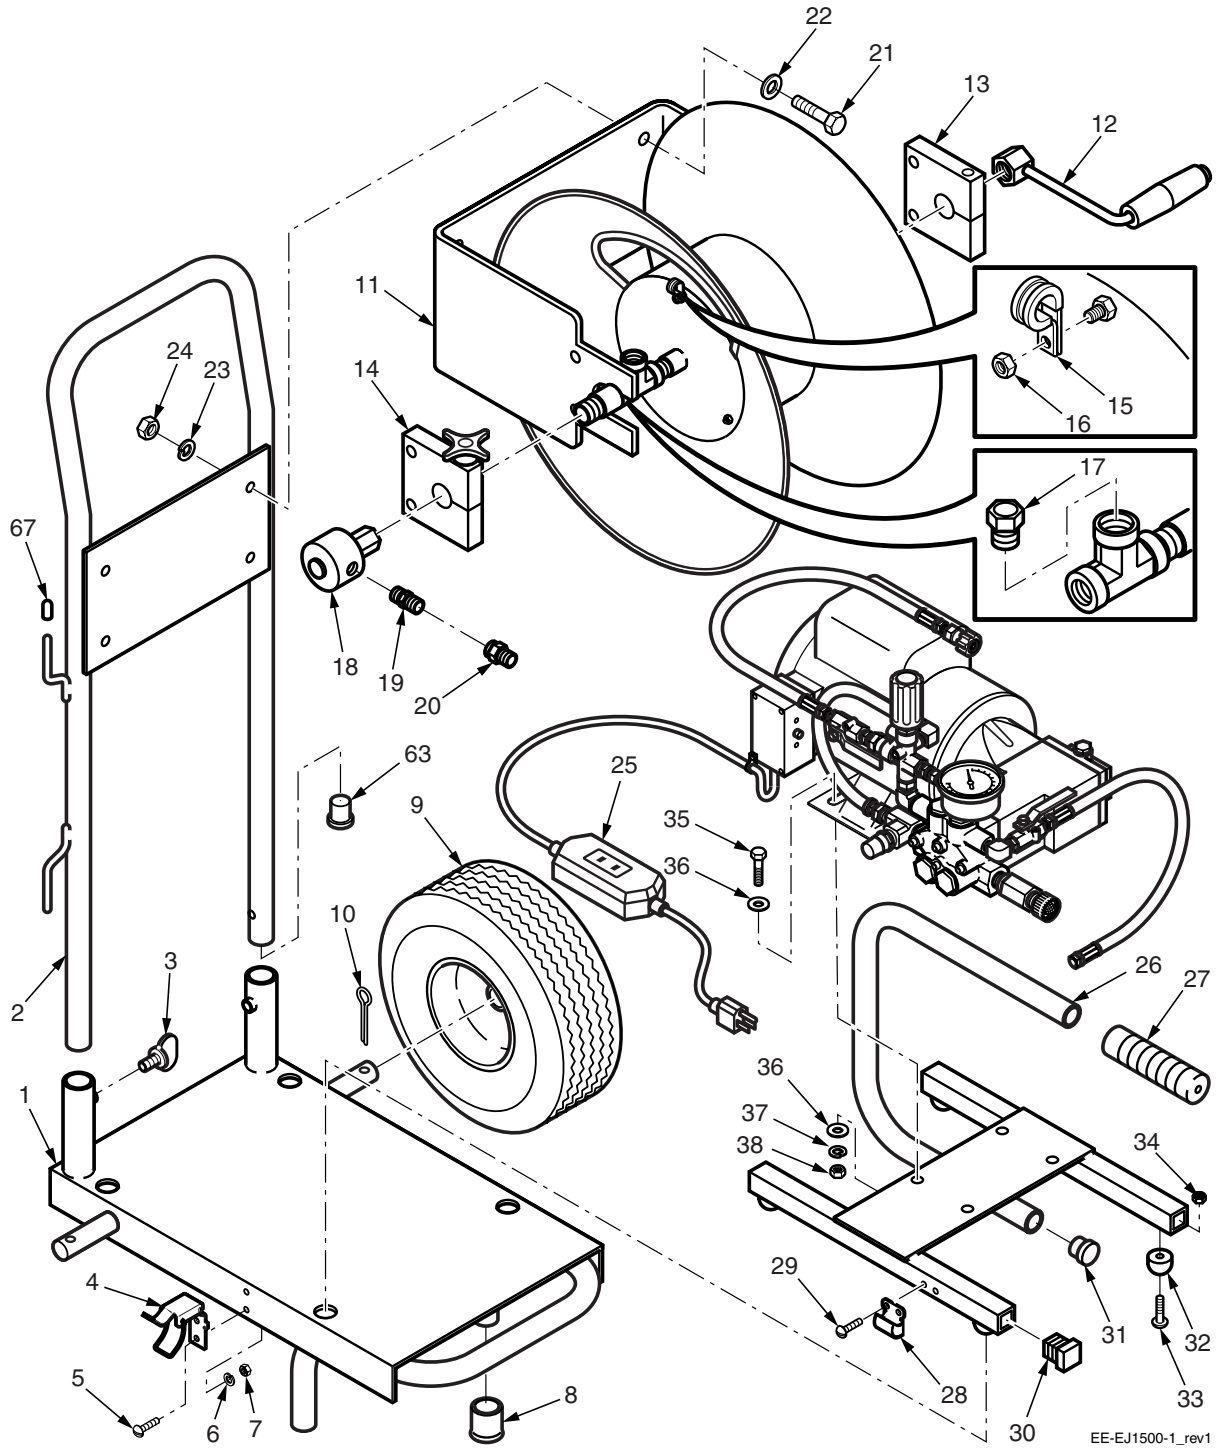

MODEL EJ1500 DRAIN CLEANING MACHINE

MODEL EJ1500 DRAIN CLEANING MACHINE

MODEL EJ1500 DRAIN CLEANING MACHINE

ITEM NUMBER	PART NUMBER	DESCRIPTION	AMT
1	EJ-5	Cart Base	1
2	EJ-6	Handle	1
3	DL-4	Thumb Screw	2
4	1500-HC	Catch	2
5	MS83212RH	8-32 x 1/2 Machine Screw	1
6	LW10	#10 Lockwasher	1
7	NU832FHP	8-32 Hex Nut	1
8	EE-14	Rubber Tips	2
9	D-WP4104	Wheel and Tire Assembly	2
10	CP5321	5/32 x 1 Cotter Pin	2
11	1500-HR	Hose Reel Assembly	1
12	B011003	Reel Handle	1
13	11223000	Bearing Block	1
14	B011050	Bearing Block with Brake	1
15	03191220	Hose Clamp	1
16	NU1420NY	1/4 Nylon Hex Nut	1
17	32200804	1/2 to 1/4 Reducer	1
18	1500-HRSWSE	Reel Swivel	1
19**	33250806	3/8 Nipple	2
20	3341-5	Male Quick Connect Coupler	1
21	CSHH516181	5/16-18 x 1 Hex Head Screw	4
22	WA516S	5/16 SAE Flatwasher	4
23	LW516	5/16 Lockwasher	4
24	NU51618FHP	5/16 Hex Nut	4
25	GFCI	Ground Fault Circuit Interrupter 20' Cord . .	1
26	EJ-2	Power Unit Base	1
27	HG	Handle Grip	1
28	1500-HS	Striker	2
29	MS83212RH	8-32 x 1/2 Machine Screw	4
30	SQ1CP	Cap Plug	4
31	RD1CP	Cap Plug	1
32	EJ-2RF	Rubber Feet	4
33	MS83234RH	8-32 x 3/4 Machine Screw	4
34	NU832FPH	8-32 Hex Nut	4
35	CSHH516181	5/16-18 x 1 Hex Head Capscrew	4
36	WA516S	5/16 Flatwasher	8
37	LW516	5/16 Lockwasher	4
38	NU51618FHP	5/16 Hex Nut	4
39	EJM-1 1/2	Motor 1 1/2 HP	1
40	1500-PUMPH	Pump	1
41	EJ-9	Pulse Hose	1
42	1500-BV	3/8 Ball Valve	2
43	34550606	3/8 Elbow	2